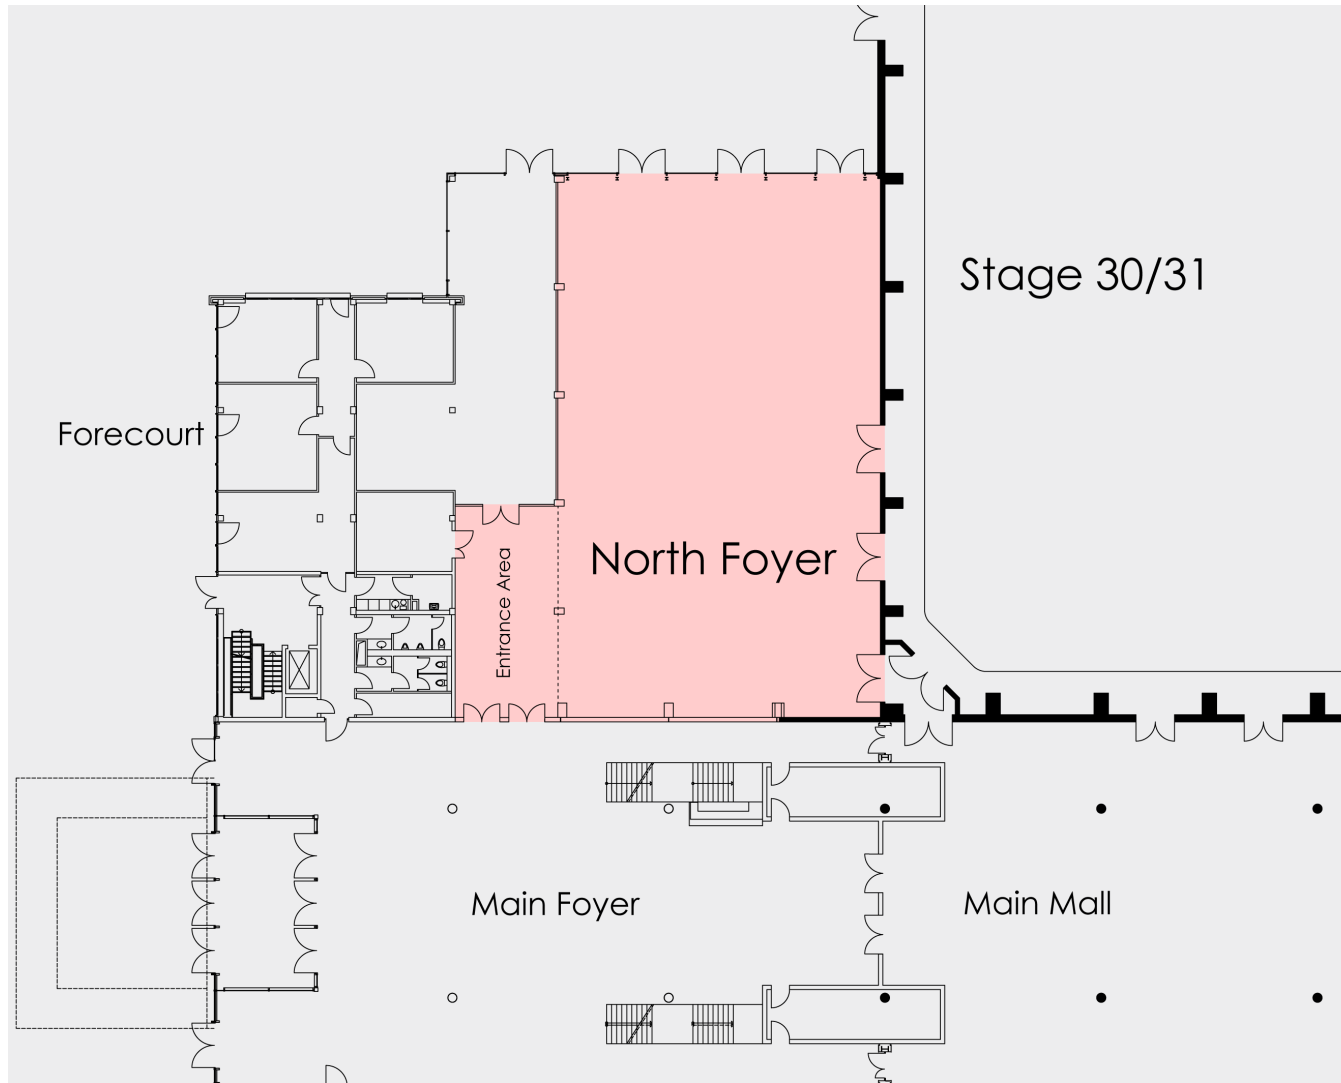

# North Foyer

## Entrance Area

Length	39.14 ft (11.93 m)
Width	18.70 ft (5.70 m)
Area (Entrance)	731.92 sq ft (68.00 m <sup>2</sup> )

## Foyer

Length	98.59 ft (30.05 m)
Width	58.23 ft (17.75 m)
Area (w/o Entrance)	5740.90 sq ft (533.38 m <sup>2</sup> )

**Total Area** 6472.82 sq ft (601.50 m<sup>2</sup>)

## Height

Height to Ceiling	24.34 ft (7.42 m)
Height to Grid	17,65 ft (5,38 m)
Height Entrance	10,17 ft (3,10 m)