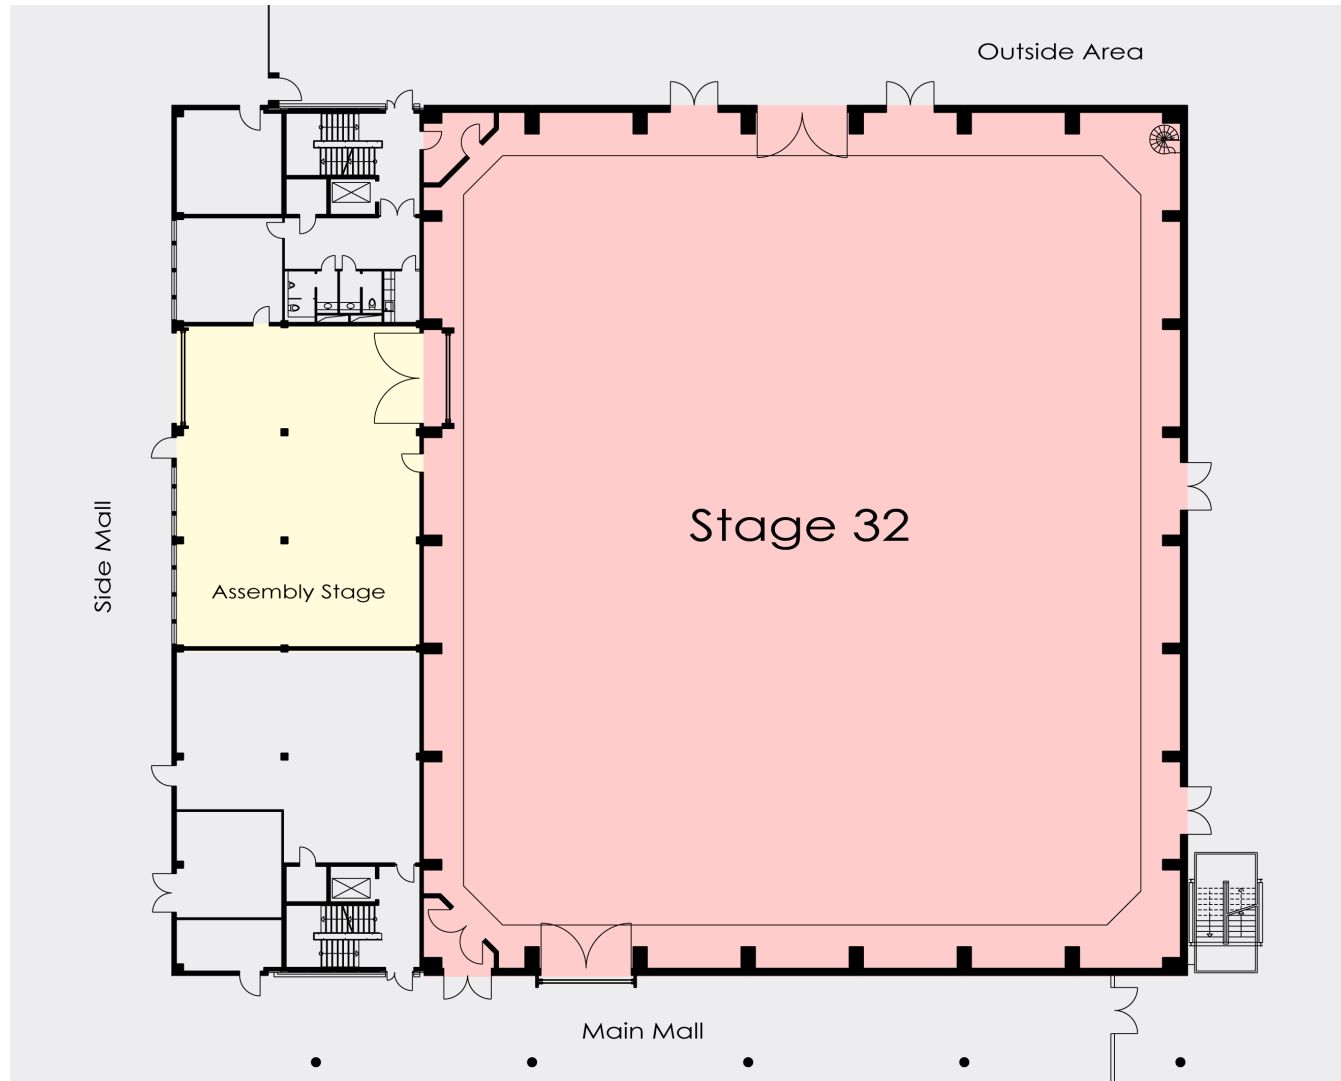

## Dimensions

Length	155.83 ft (47.50 m)
Width	137.79 ft (42.00 m)
Total Area	21,471.82 sq ft (1,974.00 m <sup>2</sup> )

## Operating Area

Length	140.09 ft (42.70 m)
Width	123.35 ft (37.60 m)
Total Area	17,280.10 sq ft (1,605.52 m <sup>2</sup> )

## Height

Height to Ceiling	36.09 ft (11.00 m)
Height to Grid	35.10 ft (10.70 m)