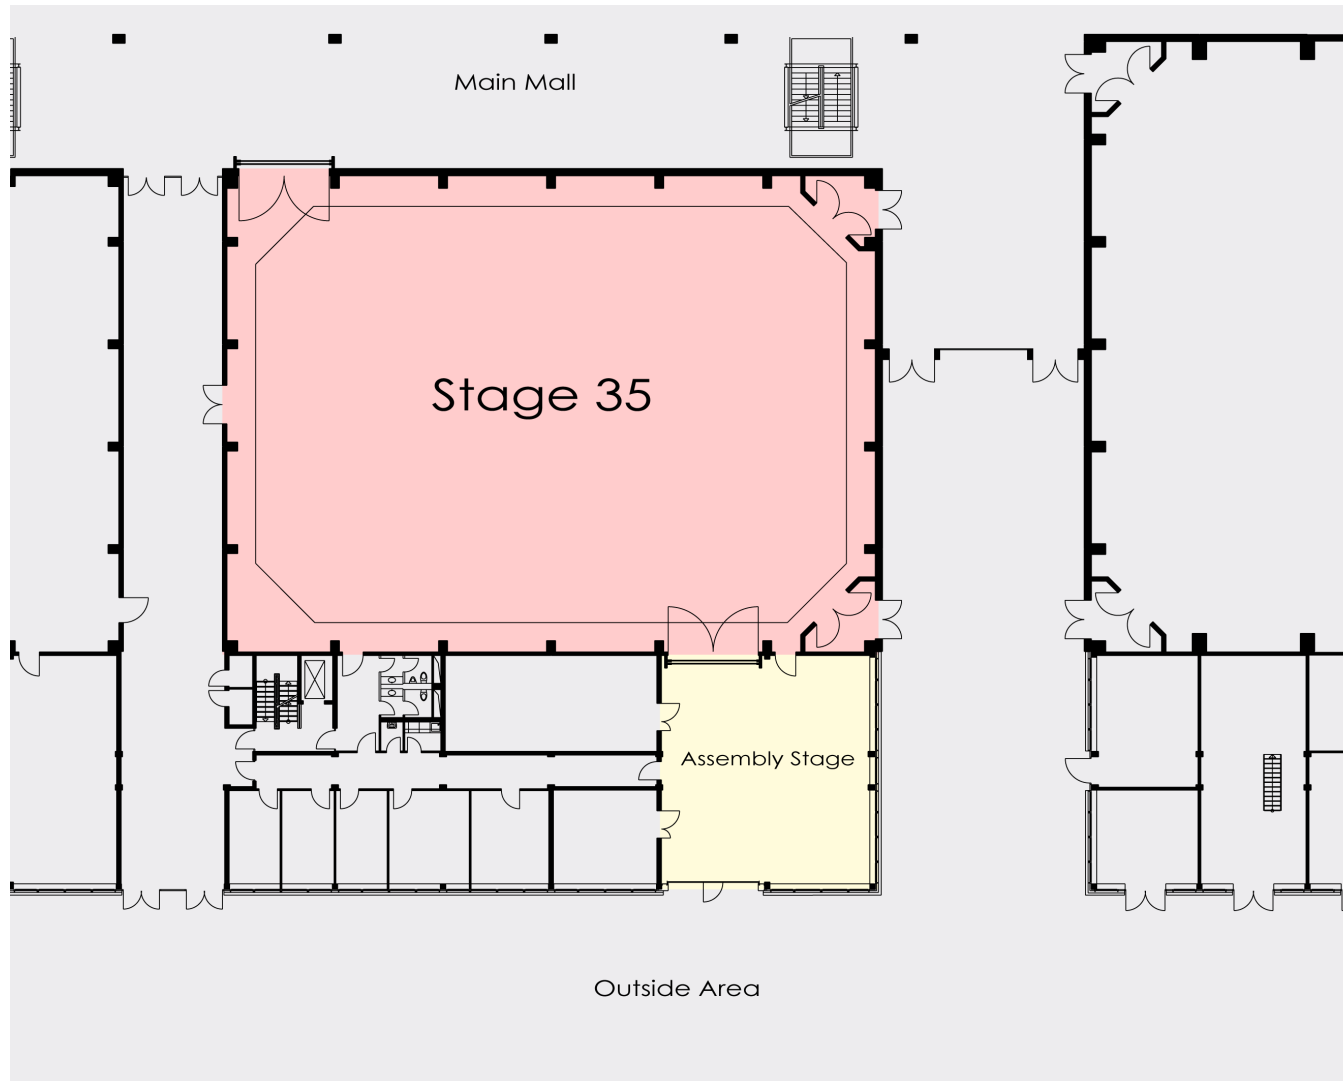

Coloneum Stage 35

Dimensions

Length	118.10 ft (36.00 m)
Width	86.71 ft (26.43 m)
Total Area	10,240.45 sq ft (945.70 m ²)

Operating Area

Length	106.29 ft (32.40 m)
Width	74.47 ft (22.70 m)
Total Area	7,915.42 sq ft (735.48 m ²)

Height

Height to Ceiling	29.53 ft (9.00 m)
Height to Grid	21.33 ft / 27.23 ft (6.50 m / 8.30 m)