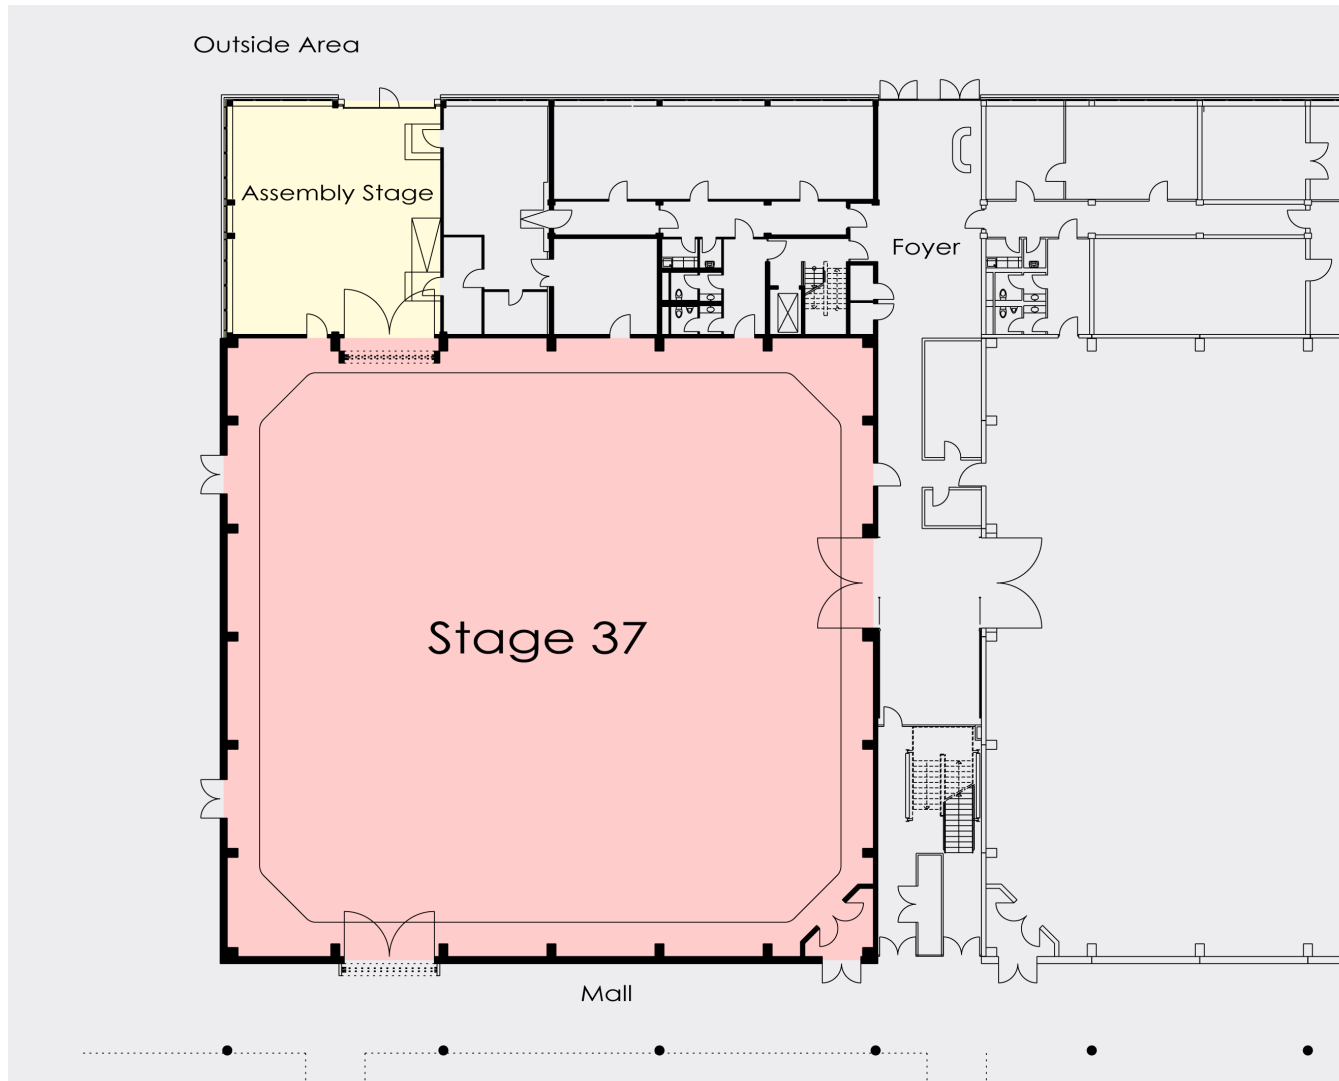

# Coloneum Stage 37

## Dimensions

Length	117.69 ft (35.88 m)
Width	112.53 ft (34.30 m)
Total Area	13,243.66 sq ft (1,222.80 m <sup>2</sup> )

## Operating Area

Length	105.24 ft (32.08 m)
Width	98.58 ft (30.05 m)
Total Area	10,374.56 sq ft (964.00 m <sup>2</sup> )

## Height

Height to Ceiling	28.87 ft (8.80 m)
Height to Grid	21.33 ft / 27.23 ft (6.50 m / 8.30 m)