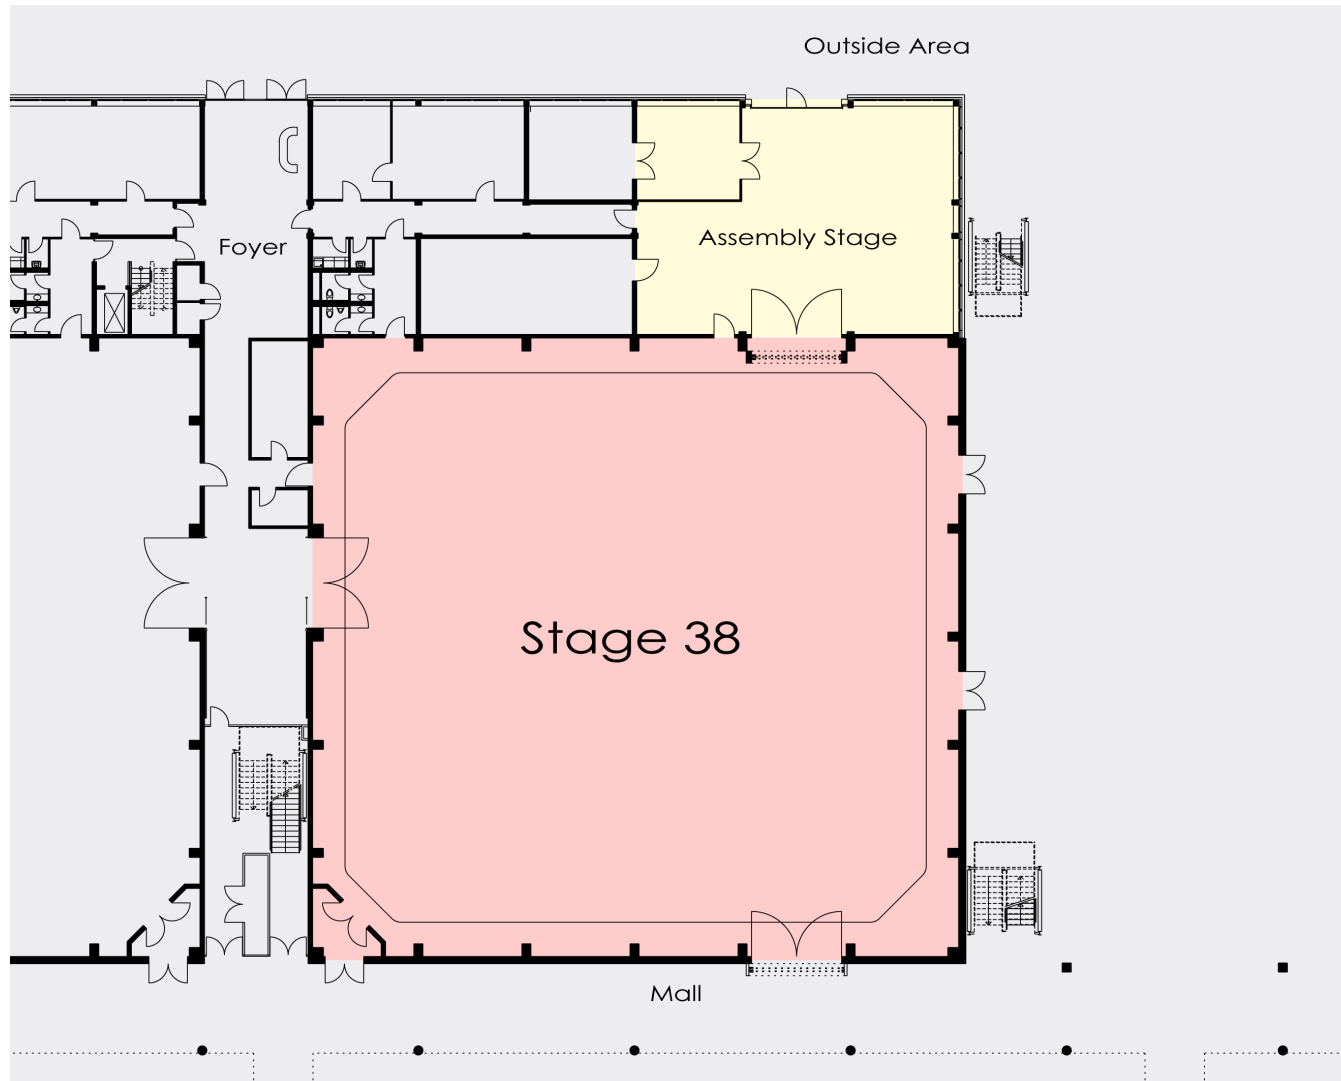

Coloneum Stage 38

Dimensions

Length	117.69 ft (35.88 m)
Width	112.53 ft (34.30 m)
Total Area	13,243.66 sq ft (1,222.80 m ²)

Operating Area

Length	105.24 ft (32.08 m)
Width	98.58 ft (30.05 m)
Total Area	10,374.56 sq ft (964.00 m ²)

Height

Height to Ceiling	28.87 ft (8.80 m)
Height to Grid	21.33 ft / 27.23 ft (6.50 m / 8.30 m)