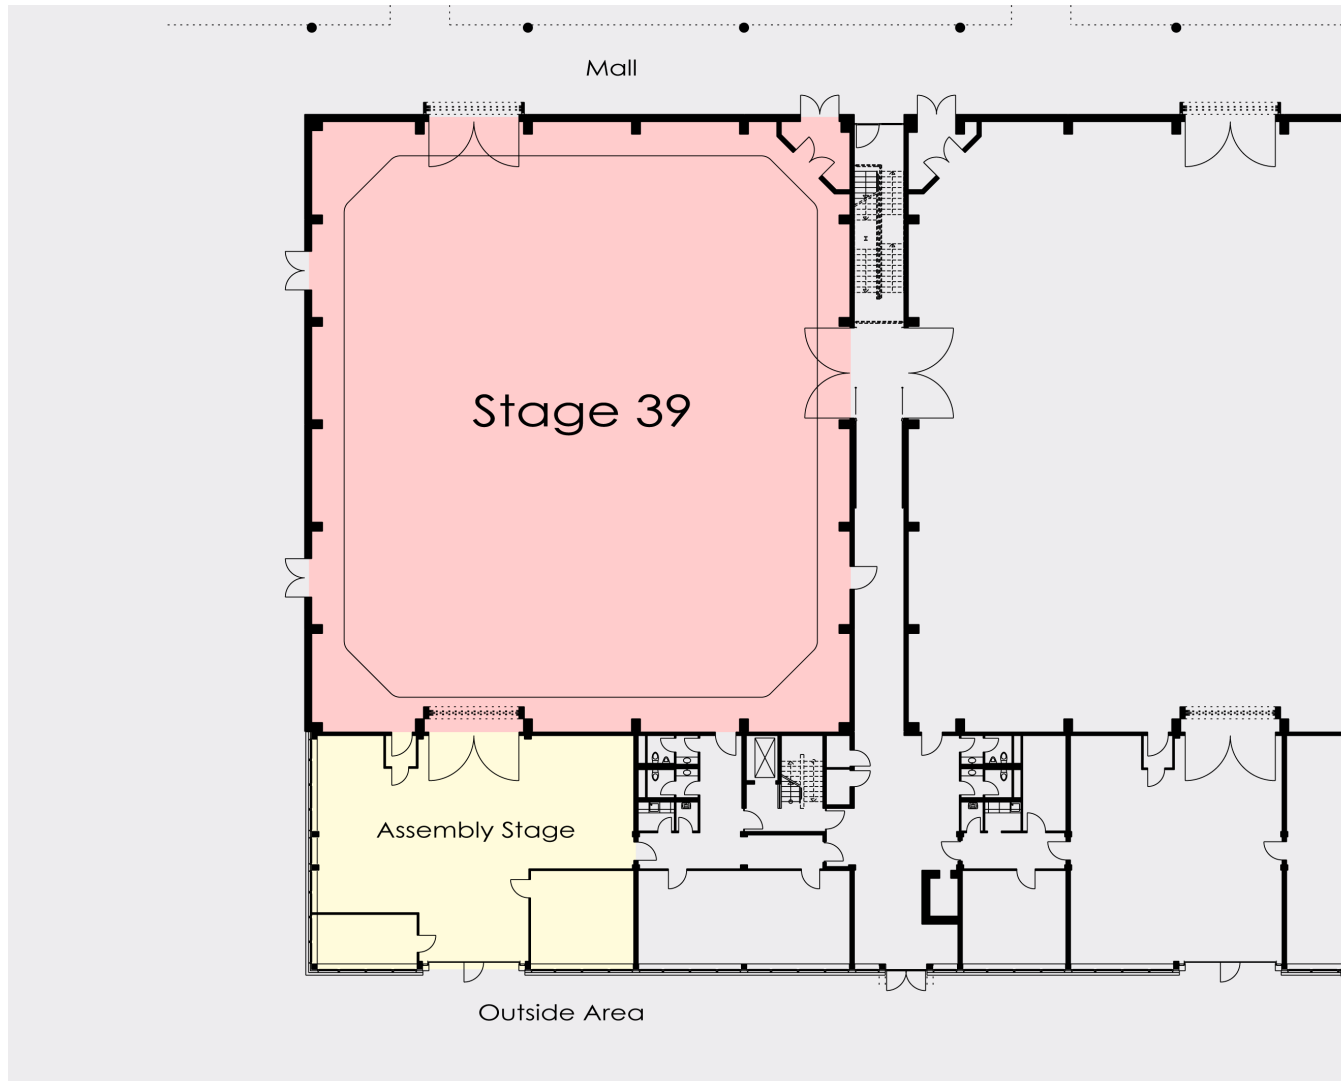

Coloneum Stage 39

Dimensions

Length	111.15 ft (33.88 m)
Width	98.01 ft (29.88 m)
Total Area	10,893.81 sq ft (1,004.30 m ²)

Operating Area

Length	98.58 ft (30.05 m)
Width	86.21 ft (26.28 m)
Total Area	8,498.58 sq ft (789.71 m ²)

Height

Height to Ceiling	28.87 ft (8.80 m)
Height to Grid	21.33 ft / 27.23 ft (6.50 m / 8.30 m)