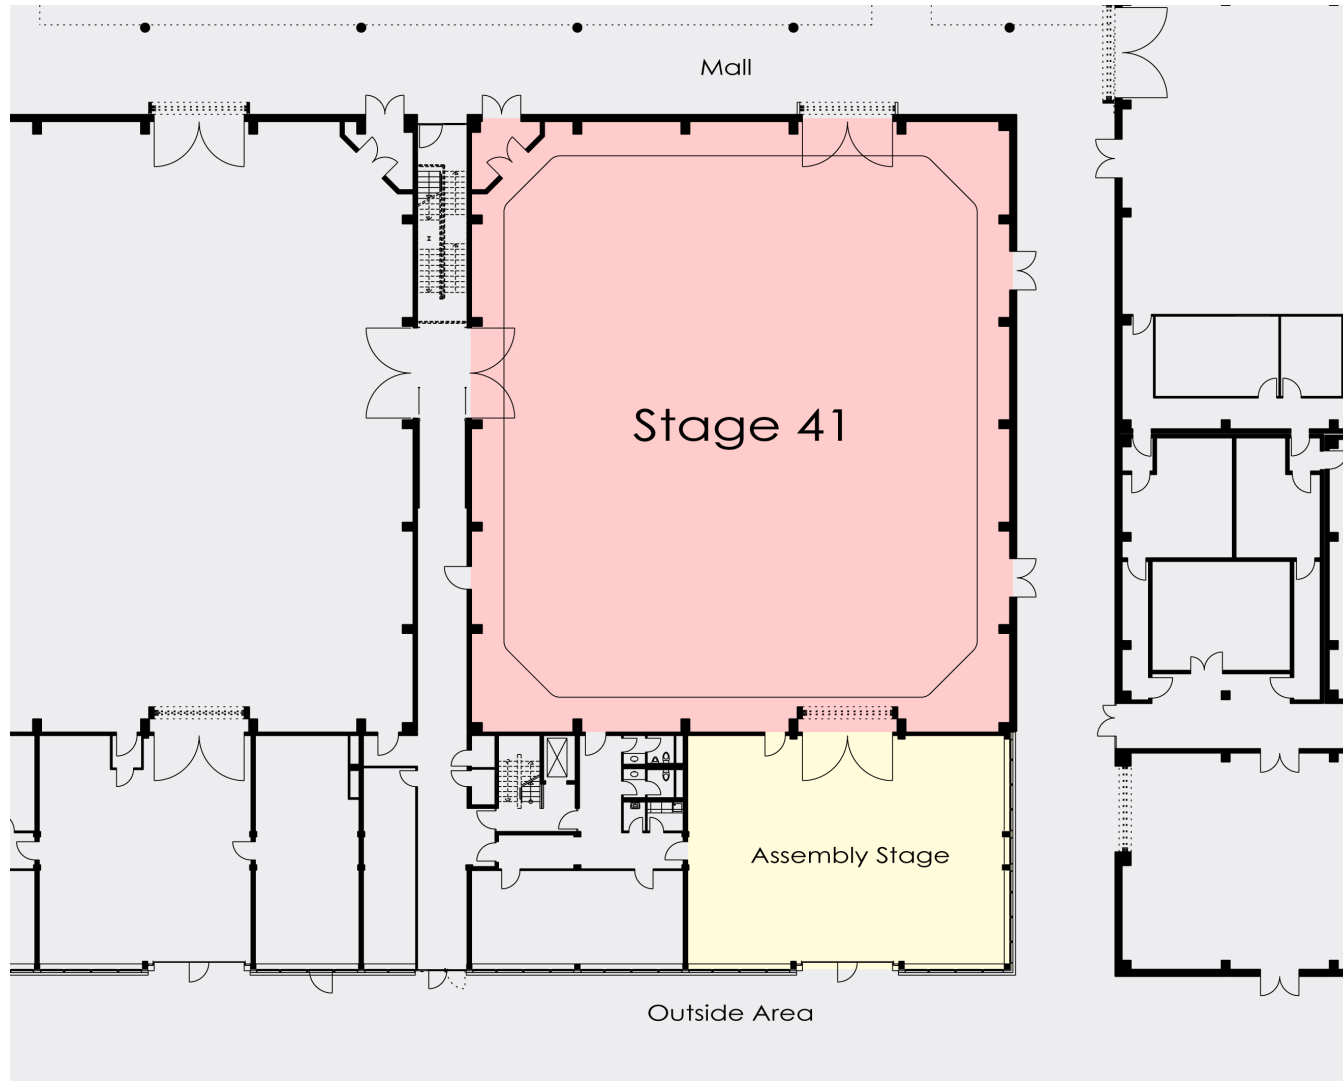

# Coloneum Stage 41

## Dimensions

Length	111.15 ft (33.88 m)
Width	98.01 ft (29.88 m)
Total Area	10,893.81 sq ft (1,002.90 m <sup>2</sup> )

## Operating Area

Length	98.58 ft (30.05 m)
Width	86.21 ft (26.28 m)
Total Area	8,498.58 sq ft (789.71 m <sup>2</sup> )

## Height

Height to Ceiling	28.87 ft (8.80 m)
Height to Grid	24.93 ft (7.60 m)