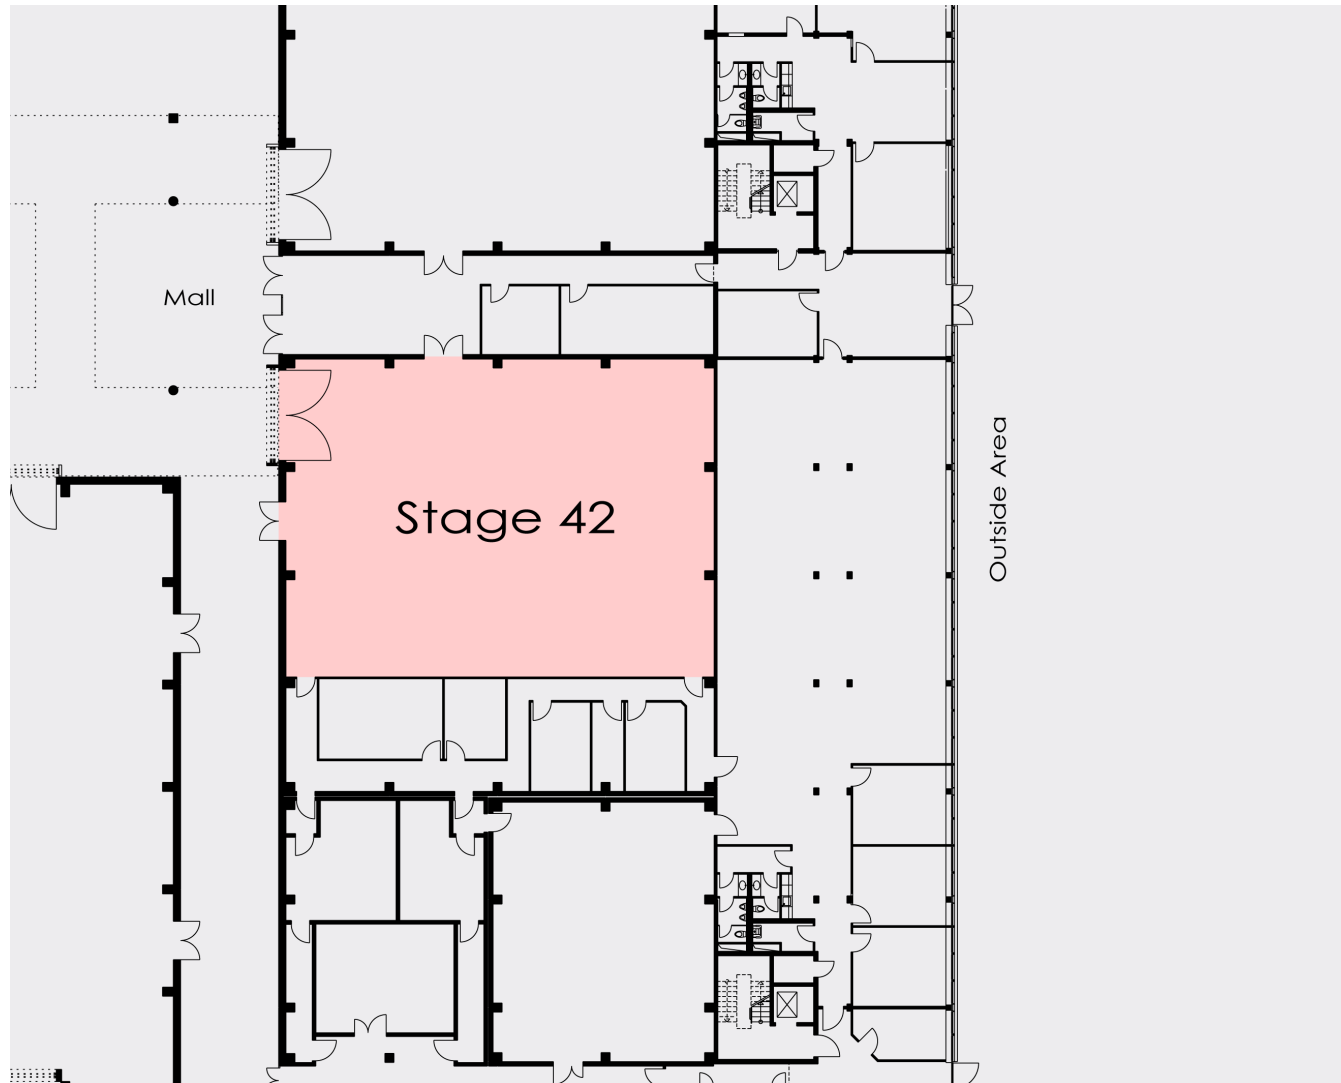

Coloneum Stage 42

Dimensions

Length	78.73 ft (24.00 m)
Width	78.01 ft (23.78 m)
Total Area	6,141.73 sq ft (435.44 m ²)

Operating Area

Length	67.58 ft (20.60 m)
Width	66.76 ft (20.35 m)
Total Area	4,511.64 sq ft (419.21 m ²)

Height

Height to Ceiling	19.68 ft (6.00 m)
Height to Grid	18.04 ft (5.50 m)