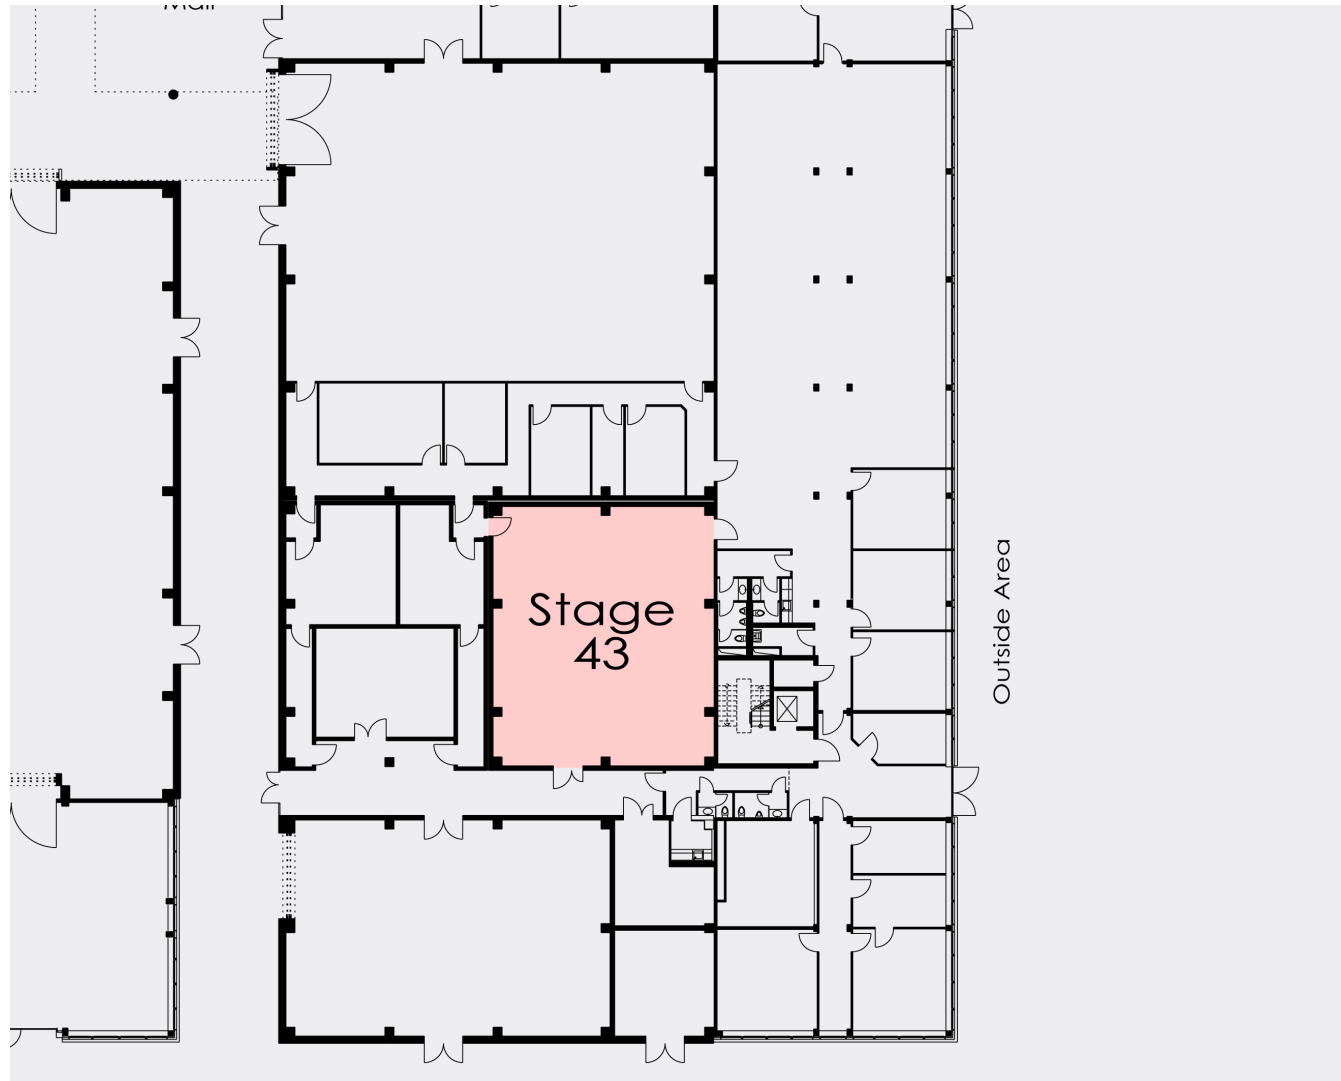

Coloneum Stage 43

Dimensions

Length	47.24 ft (14.40 m)
Width	40.28 ft (12.28 m)
Total Area	1,902.83 sq ft (174.30 m ²)

Operating Area

Length	36.08 ft (11.00 m)
Width	29.03 ft (8.85 m)
Total Area	1,047.40 sq ft (97.35 m ²)

Height

Height to Ceiling	19.68 ft (6.00 m)
Height to Grid	18.04 ft (5.50 m)