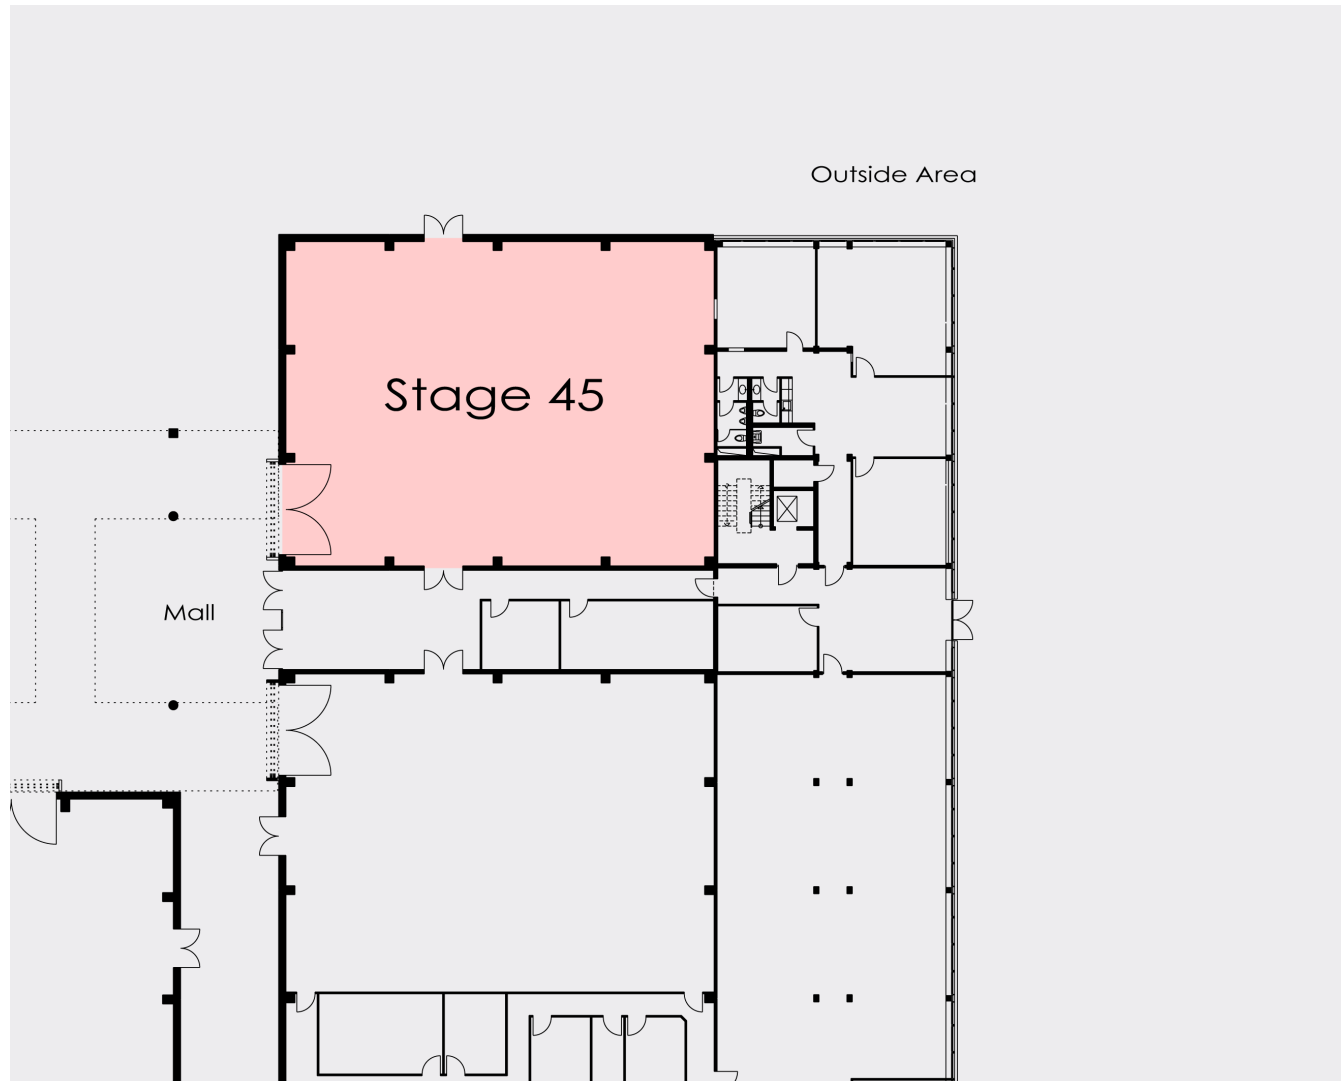

Coloneum Stage 45

Dimensions

Length	78.01 ft (23.78 m)
Width	59.05 ft (18.00 m)
Total Area	4,606.49 sq ft (424.50 m ²)

Operating Area

Length	66.76 ft (20.35 m)
Width	47.89 ft (14.60 m)
Total Area	3,197.14 sq ft (297.11 m ²)

Height

Height to Ceiling	19.68 ft (6.00 m)
Height to Grid	18.04 ft (5.50 m)