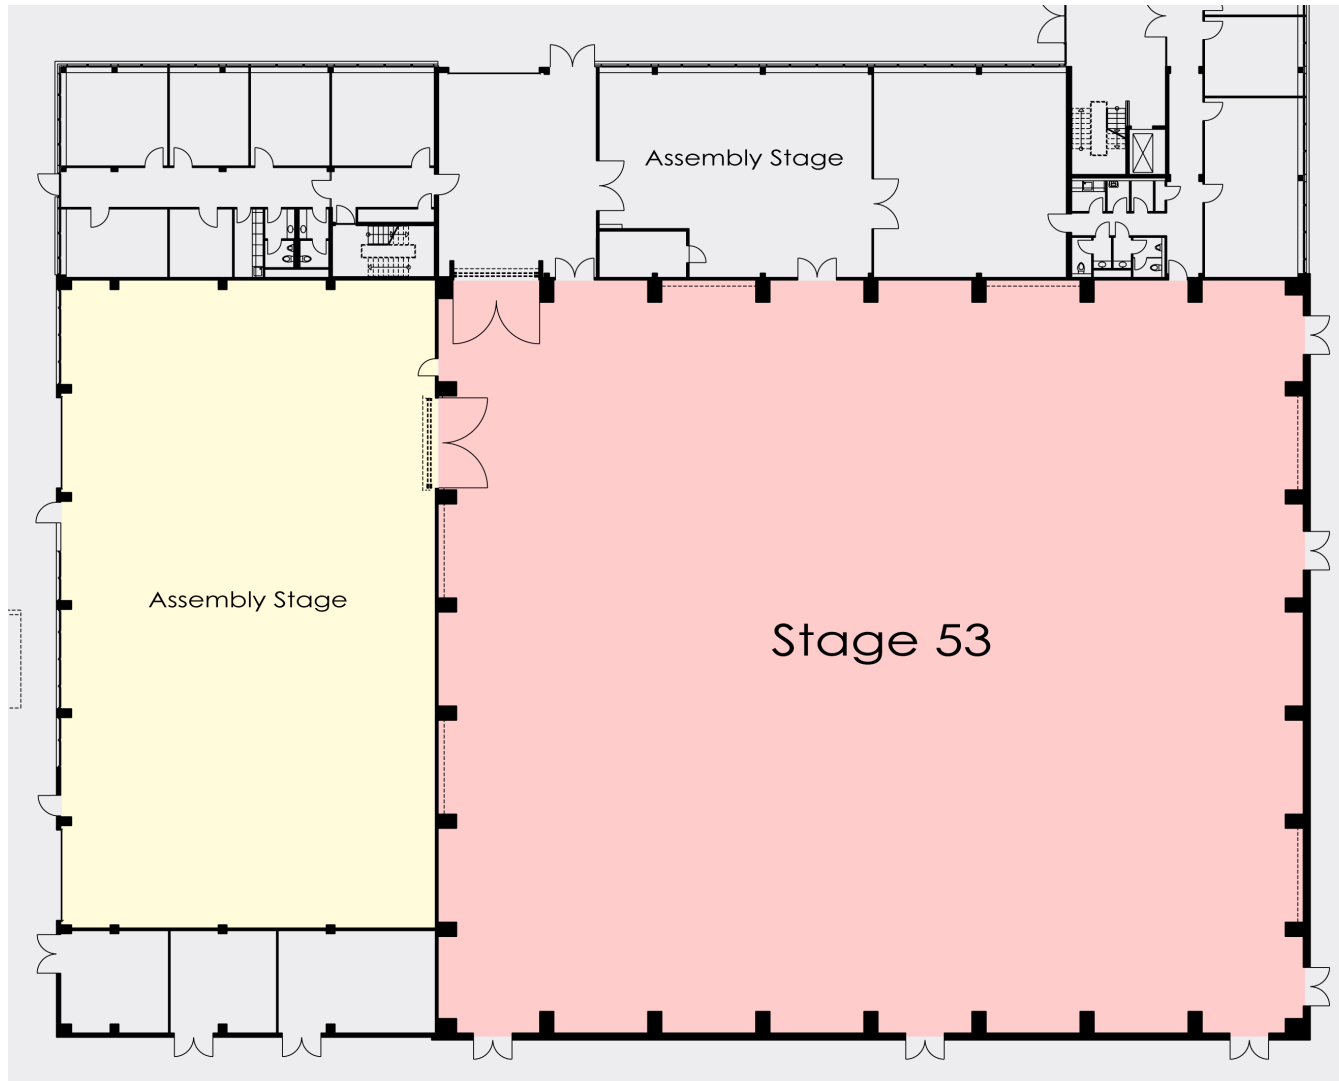

## Dimensions

Length	157.57 ft (48.03 m)
Width	136.97 ft (41.75 m)
Total Area	21,582.36 sq ft (1,977.80 m <sup>2</sup> )

## Operating Area

Length	143.04 ft (43.60 m)
Width	121.22 ft (36.95 m)
Total Area	17,339.31 sq ft (1,611.02 m <sup>2</sup> )

## Height

Height to Ceiling	85,30 ft (26.00 m)
-------------------	-----------------------