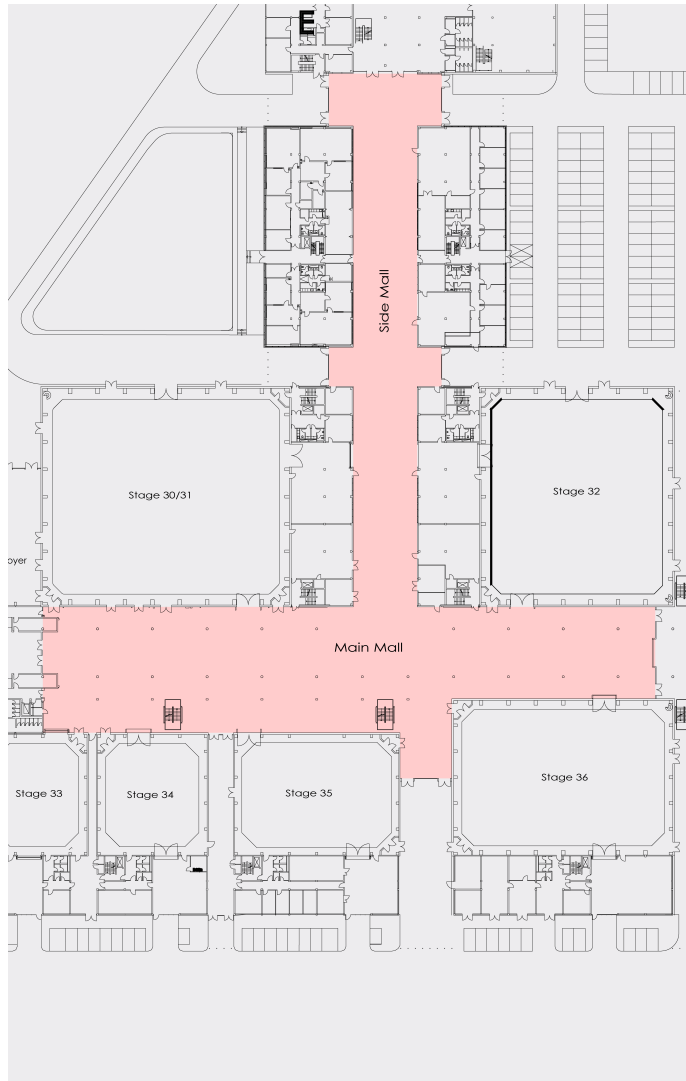

Coloneum Mall

Dimensions

Main Mall

Length	455.01	ft (138.69 m)
Width	91.76	ft (27.97 m)
Total Area		37,673.69 sq ft (3,500.00m ²)

Side Mall

Length	384.28	ft (117.13 m)
Width	46.68	ft (14.23 m)
Total Area		17,975.73 sq ft (1,670.00 m ²)