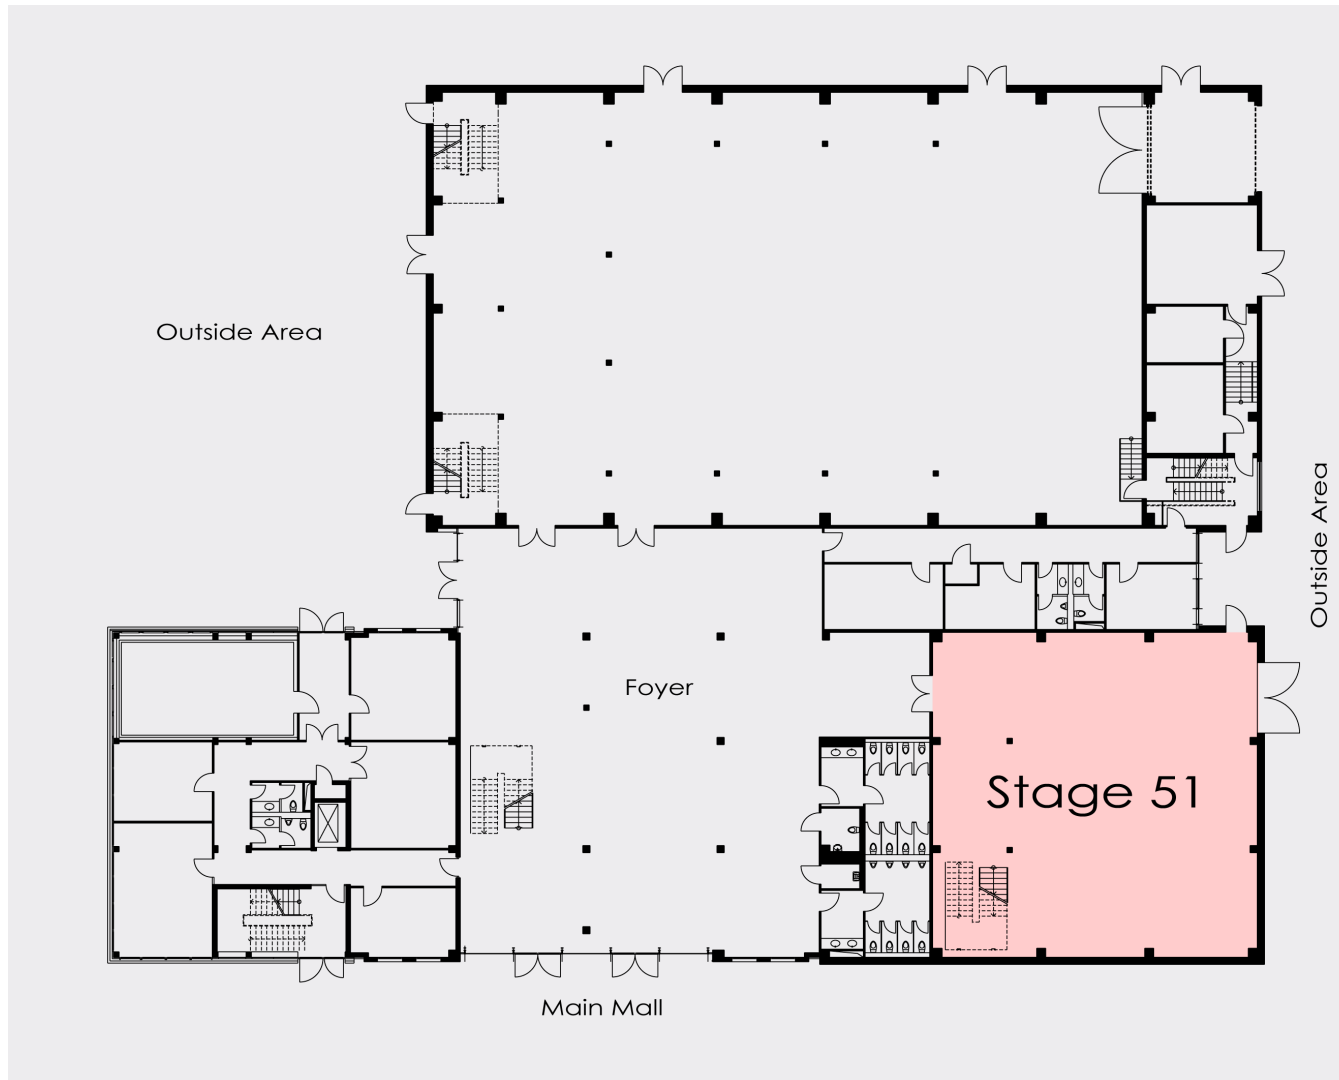

# Coloneum Stage 51

## Dimensions

Length	59.15 ft (18.03 m)
Width	59.15 ft (18.03 m)
Total Area	3,498.72 sq ft (322.00 m <sup>2</sup> )

## Operating Area

Length	47.89 ft (14.60 m)
Width	47.89 ft (14.60 m)
Total Area	2,293.45 sq ft (213.16 m <sup>2</sup> )

## Height

Height to Ceiling	25.33 ft (7.72 m)
Height to Grid	16.67 ft (5.08 m)